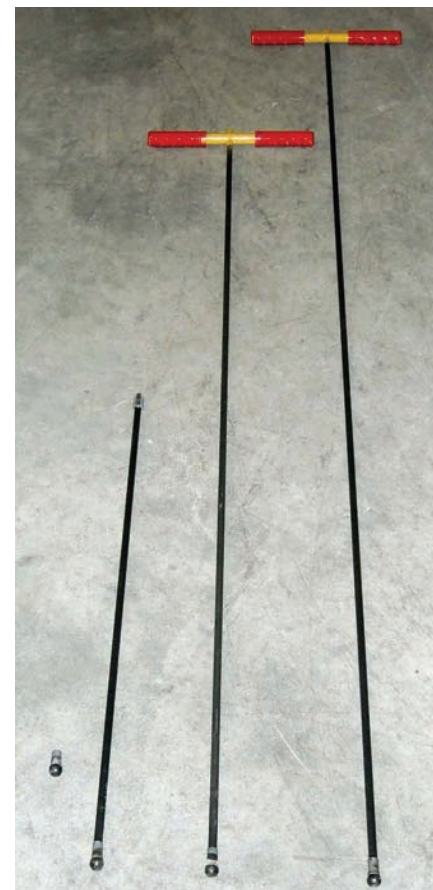

Rental

Grout Hog GPH-75 is a large grout mixer for use on a forklift. The **Grout Hog** GPH-75 is ideal for high-rise construction, piers, columns and interior wall. It has a $\frac{3}{4}$ cubic yard capacity and a 13hp Honda motor. The average unload time is about 3 minutes and is remote control operated. We also carry other **EZ-Grout** products like the wall bracing system which is available for rent. Please call the Rental Counter with any questions and rental rates.

Instrument

Tile Probes are an old school way of locating a pipe, or septic tank, in the ground. One can "probe" around by pushing a steel rod into the dirt until it is stopped by (presumably) the pipe or tank. These "T" handle probes are made of $\frac{5}{16}$ " dia. spring steel with a replaceable "ball tip" of a slightly larger diameter. The larger diameter ball end compresses the dirt to the sides, clearing a path, for the probe to penetrate the ground with less effort.

We will stock the 48" version at the following locations: East, SNE, SPDI & Instruments.

A 60" probe is available (special order for now) as well as a 24" extension & replacement tip. Please be aware that that these probes are made of steel and are very conductive. Do not use around power lines.