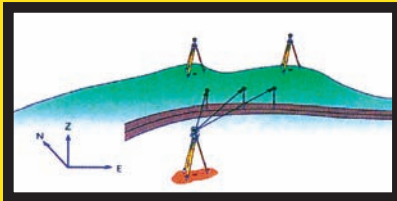

Introducing an **AFFORDABLE** Instrument For All Your Layout Needs

**CUT YOUR
RE-STAKING
COSTS NOW!**