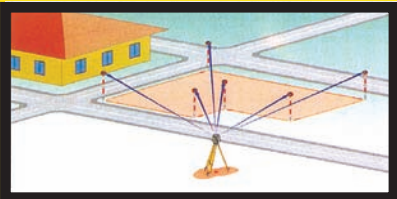

Introducing an **AFFORDABLE** Instrument For All Your Layout Needs

**CUT YOUR
RE-STAKING
COSTS NOW!**

**Ask About our Layout
Training Seminar**

**These New Imports
Offer Excellent
Performance
and Low Cost!**

- Electronic Transit
- Electronic Distance Meter
- Co-ordinate Measurements
- Measures Feet/ Inches/ Tenths
- Rechargeable Battery
- SUPERIOR Performance
- SUPERIOR Value

ONLY FROM:

SPECIFICATION

		STS-322	STS-325
Measuring Range (under fair weather condition)	1P	1. 8Km	1. 6Km
	3P	2. 6Km	2. 3Km
Accuracy		2" 3+2ppm	5" 3+2ppm
Measurement Method		Horizontal: Dual	Vertical: Dual
Display		Double Side	Double Side