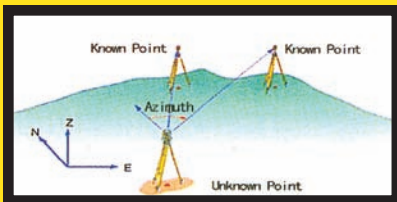

Introducing an **AFFORDABLE** Instrument For All Your Layout Needs

**CUT YOUR
RE-STAKING
COSTS NOW!**