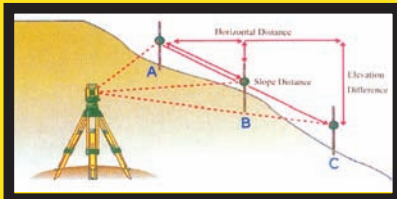

Introducing an **AFFORDABLE** Instrument For All Your Layout Needs

**CUT YOUR
RE-STAKING
COSTS NOW!**