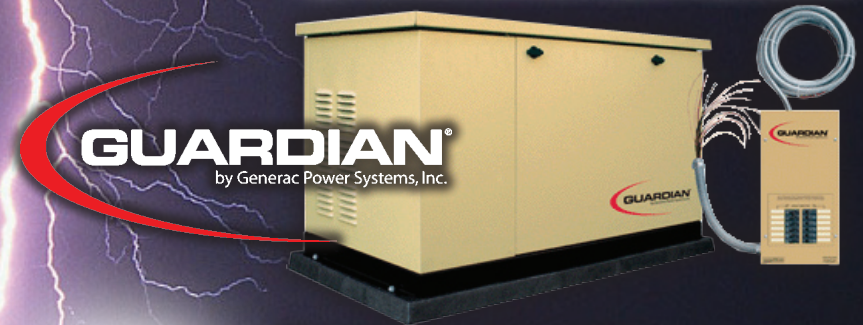

Commercial

Superior
Specializes
in Generac®
Sales, Service &
Installation!

Features and Benefits

- Proven High Volume Engines / Automatic Operation
- Easy Installation & Maintenance Friendly
- Vibration Isolation & Sound Attenuated Enclosures
- Automatic Exerciser, Warning Alarms & Safety Shutdowns
- Natural Gas / LP Vapor Operation
- Generac Manufactured Alternators & Superior Paint
- Remote Communications & Annunciator
- EPA & CARB Emission Requirements & UL Listed

**"Power Up"
Today at Any
of Our Three
Locations!**

Main: 1403 Meriden-Waterbury Rd.
Route 322, Southington
Toll Free: (877) BUY-RENT

northeast: 24 Jeffrey Drive
Off Route 5, South Windsor
Toll Free: (888) JOBSITE

-east- : 251 West Thames Street
Route 32, Norwich
Toll Free: (866) go2east

Visit Us Online at www.SuperiorNetwork.com