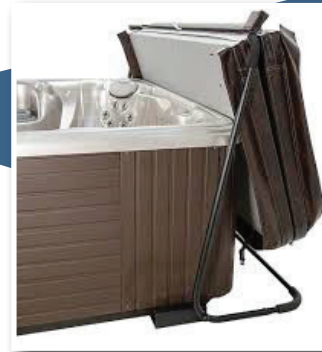

HOT TUB COVER LIFTERS

Choose from four different cover lifter styles. Go simple with the standard **Lifter Covermate I** or upgrade to one of the deluxe models with enhanced features and space-saving design.

1. LIFTER COVERMATE I

- Requires 12" clearance, mounts to side of spa cabinet

2. COVERMATE II UNDERSTYLE

- Requires 14" clearance, plates slide under spa cabinet without any drilling

3. COVERMATE III

- Requires 8" clearance, mounts to side of spa cabinet, including locking piston

4. COVER CADDY UNDERSTYLE MOUNT

- Requires 32" to 42" clearance (half size of spa cover), mounts under spa cabinet

STYLISH, EASY TO INSTALL AND EXCEEDS CUSTOMER EXPECTATION.

Route 322, **Southington**
Toll Free: (888) 966-3427